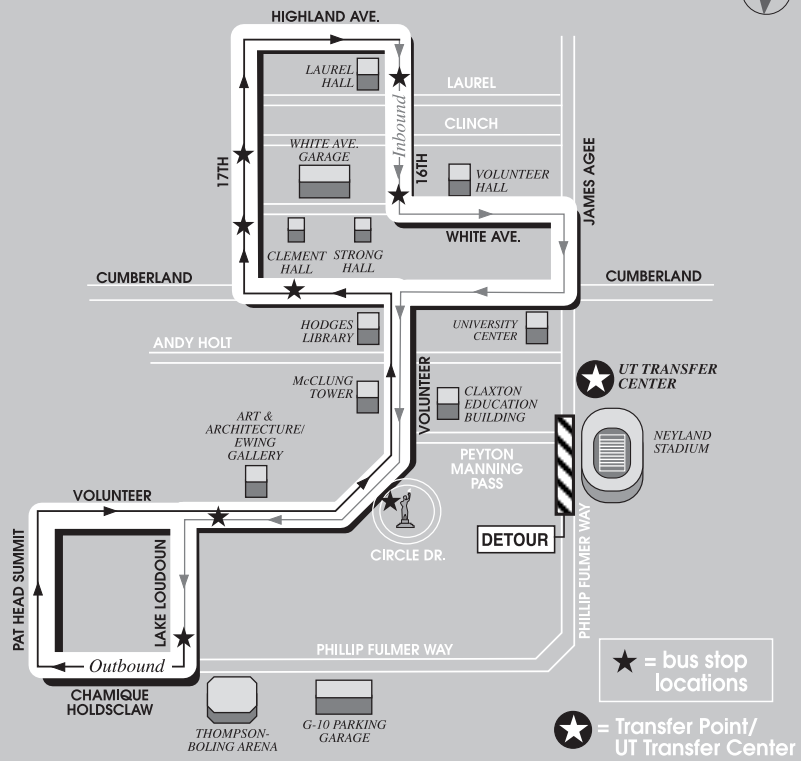

The T: NORTH-SOUTH

UC, Hodges Library, White Avenue Parking Garage, Laurel Hall, Volunteer Hall

DETOUR ROUTING

• All KAT Buses are wheelchair accessible and equipped with bike racks.

Due to construction, routes are subject to temporary detours.