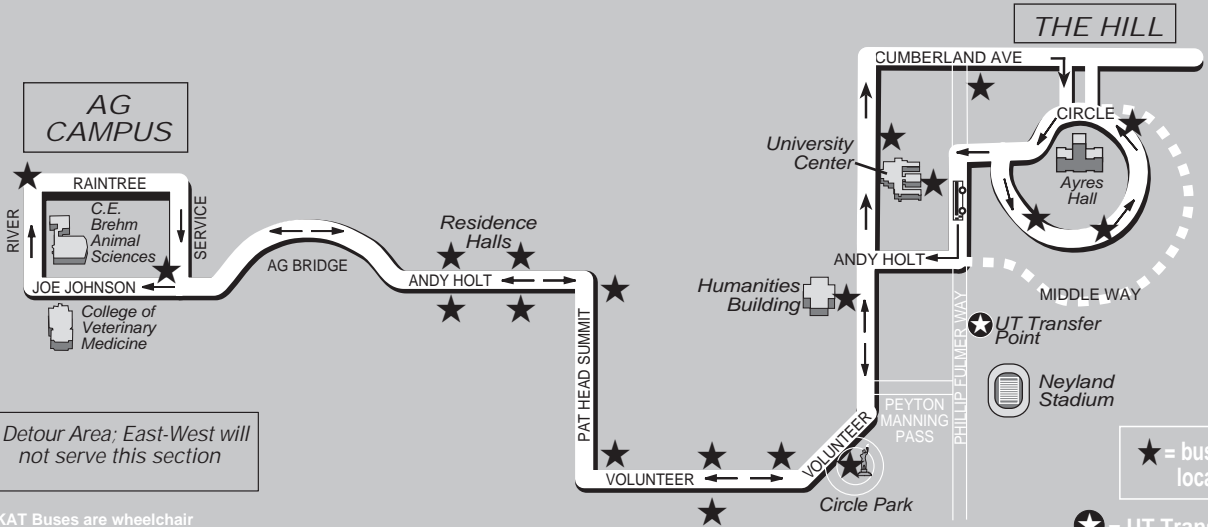

THE T: EAST-WEST Detour

■ ■ ■ = Detour Area; East-West will not serve this section

★ = bus stop locations

★ = UT Transfer Point

= All KAT Buses are wheelchair accessible and equipped with bike racks.